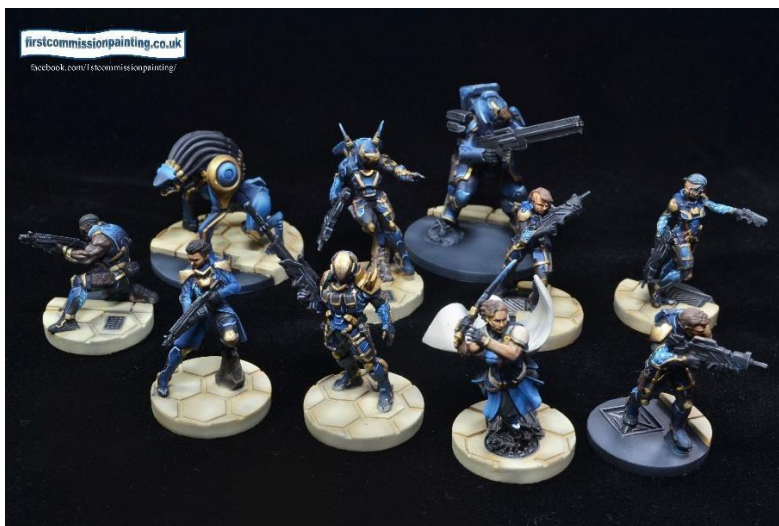

Examples

Monocolour - little or no kit.... £7

Normal WW2 types £9

firstcommissionpainting.co.uk

Camo uniforms/Zeltbahn £11

firstcommissionpainting.co.uk

Plaguebearers £9

firstcommissionpainting.co.uk

facebook.com/1stcommissionpainting/

Space Marines basic £9 each

Mason's team £9 each

Infinity standard size £10

Fantasy Cavalry £15

Character types £12

"Gothicy" character £15

From this point things really need to be priced on an individual basis!